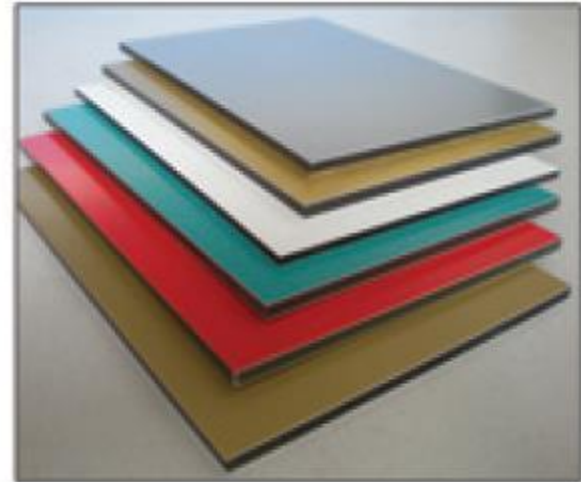

Aluminum Composite Panel

*MATERIAL
PE & PVDF
Block and UnBlock*

PE MATERIAL

Block means
“ use Recycle
material “

UNBlock means
“ use new
material “

PE ACP IS A KIND OF NEW GREEN COMPOSITE MATERIAL WHICH IS COMPOUNDED OF TWO LAYERS OF ALUMINUM SHEETS AND NONTOXIC LOW-DENSITY POLYETHYLENE(LDPE) BY MACROMOLECULE ADHESIVE FILM OF AMERICA DUPONT COMPANY THROUGH THERMO COMPRESSION. THE COATING OF THE UPPER ALUMINUM SHEET IS POLYESTER COATING WITH UV RESISTANCE. ITS WARRANTY IS ABOUT 8 TO 10 YEAR . IT CAN BE MAINLY USED FOR INTERIOR DECORATION AND ADVISEMENTS BOARD.

*PVDF
MATERIAL*

Block means
“ use Recycle
material “

UnBlock means
“ use new
material “

PVDF ACP IS COMPOUNDED OF TWO LAYERS OF ALUMINUM SHEETS AND NONTOXIC LOW-DESIGNITY POLYETHYLENE (LDPE). THE UPPER SURFACE OF PVDF ALUMINUM COMPOSITE PANEL IS POLYVINYLIDENE FLUORIDE (PVDF, 70% CONTENTS) WITH GOOD WEATHER RESISTANCE. IMPACT RESISTANCE. UV RESISTANCE, SOUND AND HEAT RESISTANCE COLORFUL, PLAIN AND BEAUTIFUL. ITS WARRANTY IS ABOUT THE 15-20 YEARS. IT IS MAINLY USED FOR EXTERIOR DECORATION.

PRODUCTION PROCEDURE

The high – quality products base on a leading management and technology, the advanced Production equipment and professional level staff and excellent raw materials. Timer brand aluminum composite Panel not only select the high DUPONT polymer membrane. Germany Hekel's deep epithelium chemical material and all kindly of the imported coating material the other Raw materials are also from the famous brand manufacturers. Our company is in the highest spirit to give the new interpretation of the non-permanents decline's philosophy – quality Is the lif of company" our company will base on the strong technical strength and advanced detection instruments to seek optimized products and Offer the perfect products to all users.