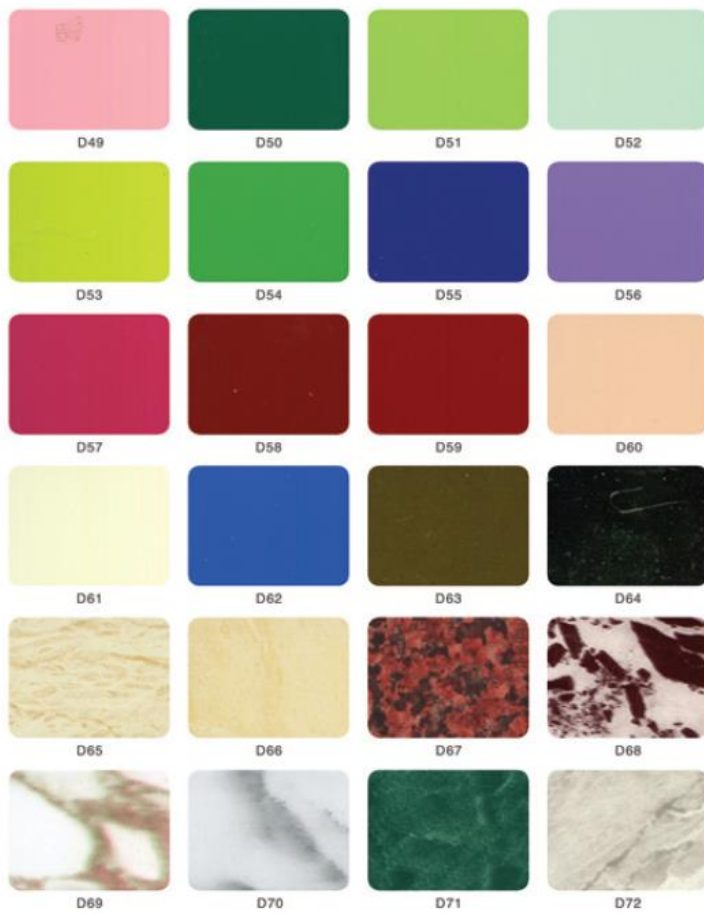

BRAND

- COPPERFELD,
- CHEEDOZ,
- EMK
- GOD'S HAND.....

OUTDOOR COLOR

OUTDOOR COLOR

INDOOR COLOR

LOADING