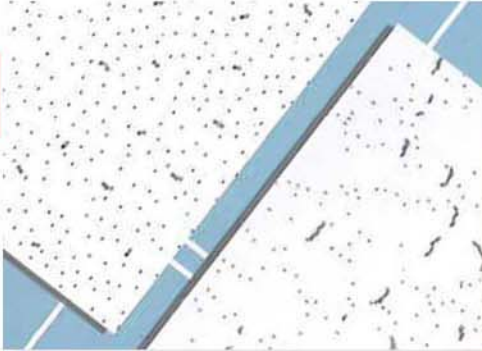

Ceiling

Ceiling

- Gypsum Ceiling Tiles
- Mineral Fiber Ceiling Tiles
- Aluminium Ceiling Tiles
- Gypsum Boards
- Gypsum Ceiling & Partition Accessories
- Gypsum Ceiling Tiles Accessories
- Aluminium Ceiling Accessories

Aluminium Ceiling Accessories

Spring 'T'

Twisted Wire

Holders

Edge Trim

ROD

HANGER

CONNECTOR