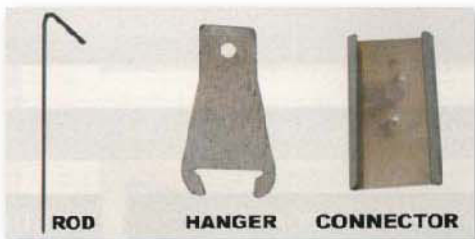

Aluminium Ceiling Accessories

Spring 'T'

Twisted Wire

Holders

Edge Trim

ROD

HANGER

CONNECTOR