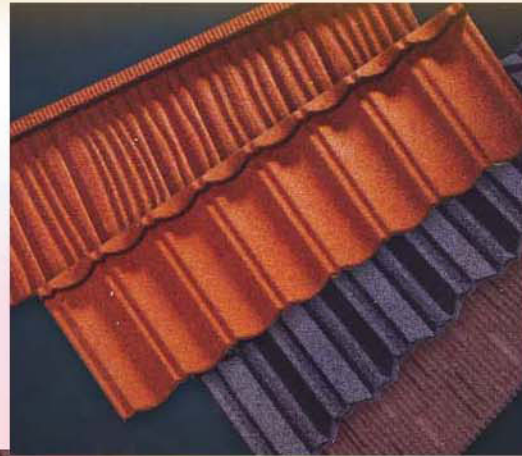

Roofing

- Classical Tile
- Modern Classical Tile
- Shingle Tile
- Rainbow Tile
- Makuti Grained Tile

Stone Coated Steel Roofing Tile

Classical Tile

Model No.	SH01	SH02
Tile Size	1400mmx420mm	1340mmx420mm
Installed Exposure	1340mmx370mm	1290mmx370mm
Tiles per Square Meter	2 Sheets	2.08 Sheets
Installed Weight	3.0kg/Sheet	2.8kg/Sheet

Roofing

Color Chart

Acrylic resin protective coat
Zinc-aluminium
Steel base
Zinc-aluminium
Acrylic resin protective coat
Basecoat
Natural stone chips
Clear acrylic overglaze

SH101

Terracotta

SH102

Beige Red

SH107

Coffee Brown

SH108

Forest Green

SH109

Coffee Black

SH110

Black & White