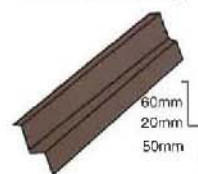

SH115

Black

Main Accessories

Angle Ridge Cap

Angle Ridge Cap II

Square Ridge Cap

Wall Side Flashing

Valley Tray