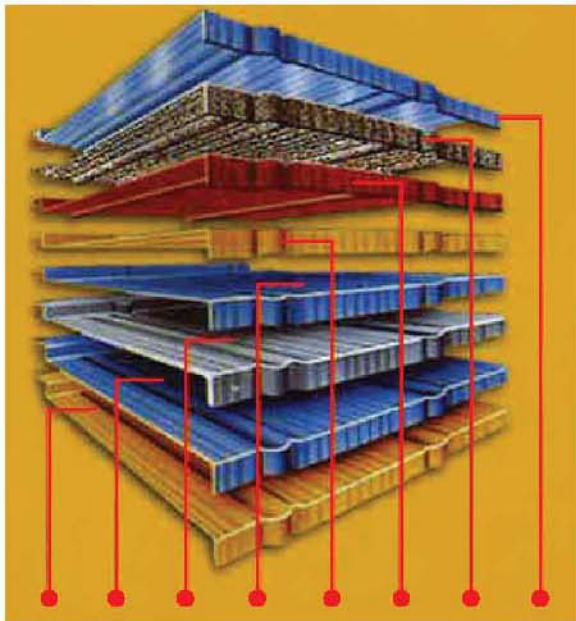

Roofing

- Classical Tile
- Modern Classical Tile
- Shingle Tile
- Rainbow Tile
- Makuti Grained Tile

Stone Coated Steel Roofing Tile

Classical Tile

Model No.	SH01	SH02
Tile Size	1400mmx420mm	1340mmx420mm
Installed Exposure	1340mmx370mm	1290mmx370mm
Tiles per Square Meter	2 Sheets	2.08 Sheets
Installed Weight	3.0kg/Sheet	2.8kg/Sheet

Roofing

Color Chart

Acrylic resin protective coat
Zinc-aluminium
Steel base
Zinc-aluminium
Acrylic resin protective coat
Basecoat
Natural stone chips
Clear acrylic overglaze

SH101

Terracotta

SH102

Beige Red