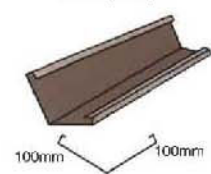

SH115

Black

Main Accessories

Angle Ridge Cap

Angle Ridge Cap II

Square Ridge Cap

Wall Side Flashing

Valley Tray