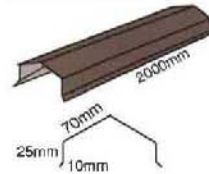

SH115

Black

Main Accessories

Angle Ridge Cap

Angle Ridge Cap II

Square Ridge Cap

Wall Side Flashing

Valley Tray