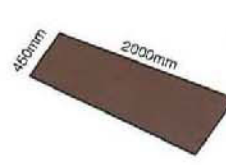

Roofing

Color Chart

Acrylic resin protective coat
Zinc-aluminium
Steel base
Zinc-aluminium
Acrylic resin protective coat
Basecoat
Natural stone chips
Clear acrylic overglaze

SH101

Terracotta

SH102

Beige Red

SH103

Khaki

SH104

Sky Blue

SH105

Smoky Gray

SH106

Wine Red

SH107

Coffee Brown

SH108

Forest Green

SH109

Coffee Black

SH110

Black & White

SH111

Brown Black

SH112

Black Red

SH113

Green Black

SH114

Arctic Blue

SH115

Black

Main Accessories

Flat Board