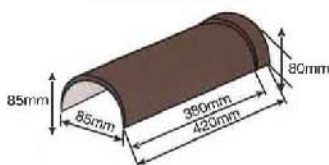

Circular Ridge Cap