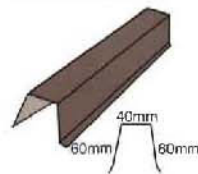

SH115

Black

Main Accessories

Angle Ridge Cap

Angle Ridge Cap II

Square Ridge Cap

Wall Side Flashing

Valley Tray