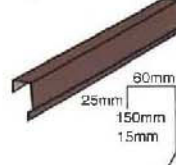

Barge Board Cover