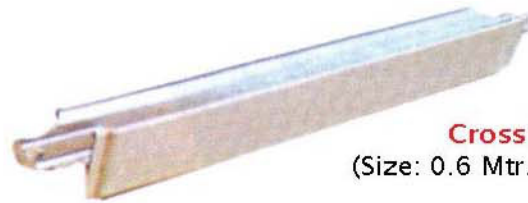

Ceiling

Ceiling

- Gypsum Ceiling Tiles
- Mineral Fiber Ceiling Tiles
- Aluminium Ceiling Tiles
- Gypsum Boards
- Gypsum Ceiling & Partition Accessories
- Gypsum Ceiling Tiles Accessories
- Aluminium Ceiling Accessories

Ceiling

Gypsum Ceiling Tiles Accessories

Main Tee
(Size: 0.6 Mtr. & 1.2 Mtr.)
Available in Normal = 32mm
Heave Duty = 38mm

Cross Tee
(Size: 0.6 Mtr. & 1.2 Mtr.)

Wall Angle
(Size: 3.0 Mtr. & 3.5 Mtr.)

Bruserstang Crown Tee Grid Suspension System
Are Specially Design For Fire Retardant Properties