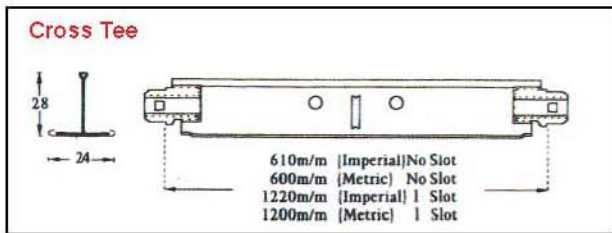

Ceiling

Gypsum Ceiling Tiles Accessories

Main Tee
(Size: 0.6 Mtr. & 1.2 Mtr.)
Available in Normal = 32mm
Heave Duty = 38mm

Cross Tee
(Size: 0.6 Mtr. & 1.2 Mtr.)

Wall Angle
(Size: 3.0 Mtr. & 3.5 Mtr.)

Bruserstang Crown Tee Grid Suspension System
Are Specially Design For Fire Retardant Properties