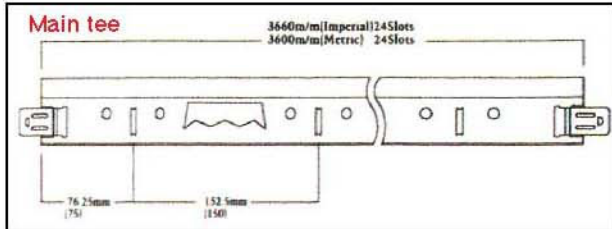

Ceiling

Gypsum Ceiling Tiles Accessories

Main Tee
(Size: 0.6 Mtr. & 1.2 Mtr.)
Available in Normal = 32mm
Heave Duty = 38mm

Cross Tee
(Size: 0.6 Mtr. & 1.2 Mtr.)

Wall Angle
(Size: 3.0 Mtr. & 3.5 Mtr.)

Bruserstang Crown Tee Grid Suspension System
Are Specially Design For Fire Retardant Properties