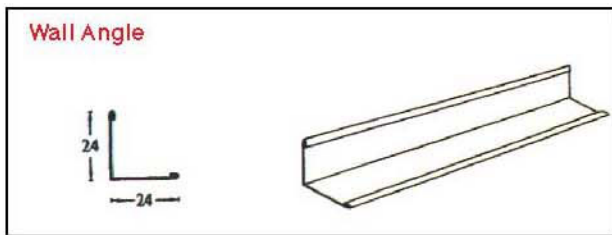

Ceiling

Gypsum Ceiling Tiles Accessories

Main Tee
(Size: 0.6 Mtr. & 1.2 Mtr.)
Available in Normal = 32mm
Heave Duty = 38mm

Cross Tee
(Size: 0.6 Mtr. & 1.2 Mtr.)

Wall Angle
(Size: 3.0 Mtr. & 3.5 Mtr.)

Bruserstang Crown Tee Grid Suspension System
Are Specially Design For Fire Retardant Properties