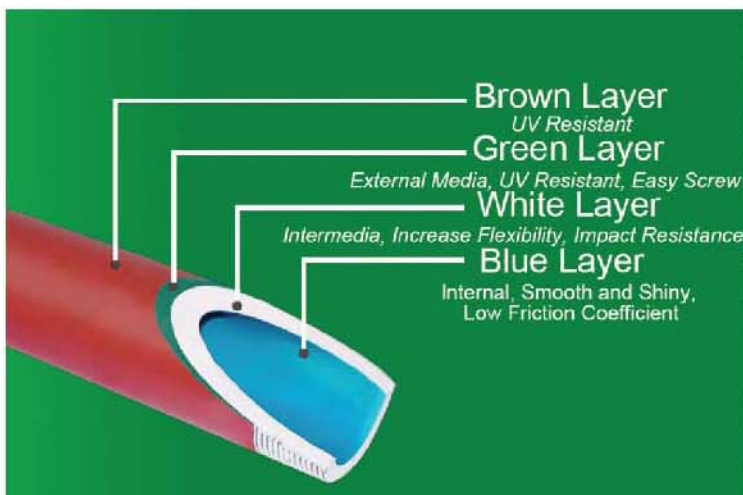

The Strength of PPH Pipe

Homopolymer-PP (Homo-PP): Homo-PPH is the key component of PPH pipes. It is for polymerizing Polyethylene (PP). We import it from Korea. Korea is famous for PP raw materials, like SK (www.skchem.com). Good Homo-PP will increase the connection and stability of raw materials.

Polyethylene (PP): For PP and other components like grease are all from Sinopec. All these will enhance pipe's stability and flexibility, and bring smooth inner wall and glossy surface.

Color Masterbatch: German Bayer.

5 Years: no fading under extremely hard light.

8 Years: no fading at seaside under high salinity and hard light.

UV-Proof Component: Switzerland Clariant Chemicals.

Imported UV-proof can lengthen the usage life, lessen damage.

PPH Pipe Structure