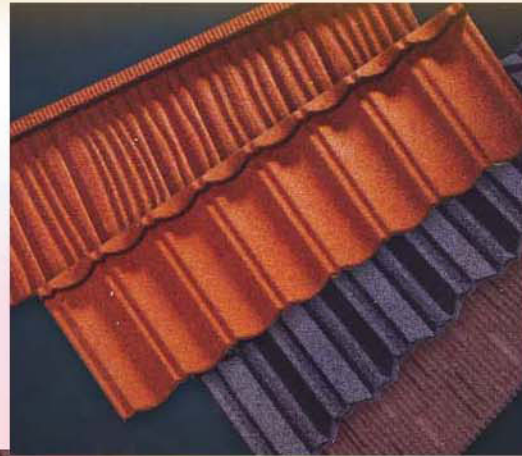

Roofing

- Classical Tile
- Modern Classical Tile
- Shingle Tile
- Rainbow Tile
- Makuti Grained Tile

Stone Coated Steel Roofing Tile

Rainbow Tile

Model No.	SH05
Tile Size	1300mmx420mm
Installed Exposure	1250mmx370mm
Tiles per Square Meter	2.16 Sheets
Installed Weight	2.8kg/Sheet

Roofing

Color Chart

Acrylic resin protective coat
 Zinc-aluminium
 Steel base
 Zinc-aluminium
 Acrylic resin protective coat
 Basecoat
 Natural stone chips
 Clear acrylic overglaze

SH101

Terracotta

SH102

Beige Red

SH107

Coffee Brown

SH108

Forest Green

SH109

Coffee Black

SH110

Black & White