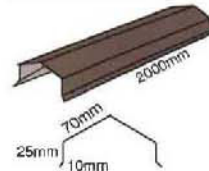

SH115

Black

Main Accessories

Angle Ridge Cap

Angle Ridge Cap II

Square Ridge Cap

Wall Side Flashing

Valley Tray