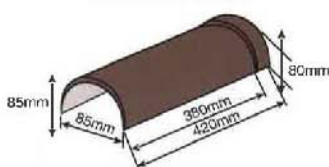

Circular Ridge Cap