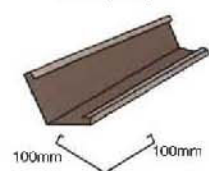

SH115

Black

Main Accessories

Angle Ridge Cap

Angle Ridge Cap II

Square Ridge Cap

Wall Side Flashing

Valley Tray