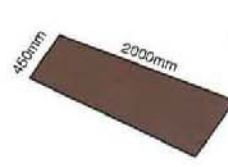

Roofing

Color Chart

Acrylic resin protective coat
Zinc-aluminium
Steel base
Zinc-aluminium
Acrylic resin protective coat
Basecoat
Natural stone chips
Clear acrylic overglaze

SH101

Terracotta

SH102

Beige Red

SH103

Khaki

SH104

Sky Blue

SH105

Smoky Gray

SH106

Wine Red

SH107

Coffee Brown

SH108

Forest Green

SH109

Coffee Black

SH110

Black & White

SH111

Brown Black

SH112

Black Red

SH113

Green Black

SH114

Arctic Blue

SH115

Black

Main Accessories

Flat Board