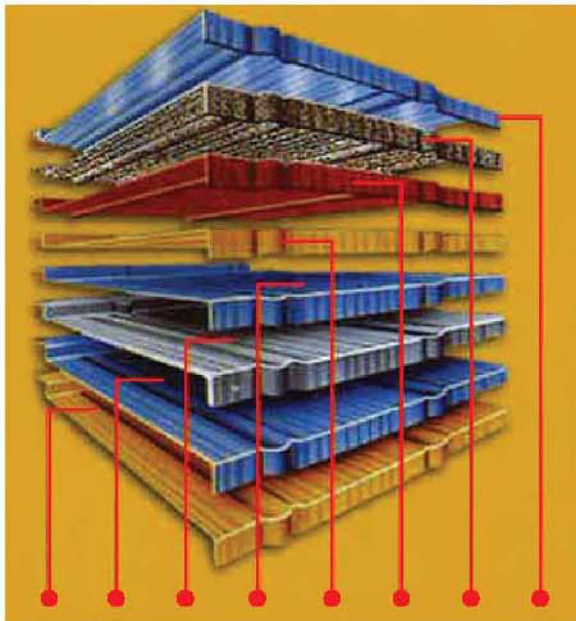

Roofing

- Classical Tile
- Modern Classical Tile
- Shingle Tile
- Rainbow Tile
- Makuti Grained Tile

Stone Coated Steel Roofing Tile

Rainbow Tile

Model No.	SH05
Tile Size	1300mmx420mm
Installed Exposure	1250mmx370mm
Tiles per Square Meter	2.16 Sheets
Installed Weight	2.8kg/Sheet

Roofing

Color Chart

Acrylic resin protective coat
 Zinc-aluminium
 Steel base
 Zinc-aluminium
 Acrylic resin protective coat
 Basecoat
 Natural stone chips
 Clear acrylic overglaze

SH101

Terracotta

SH102

Beige Red