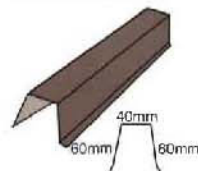

SH115

Black

Main Accessories

Angle Ridge Cap

Angle Ridge Cap II

Square Ridge Cap

Wall Side Flashing

Valley Tray