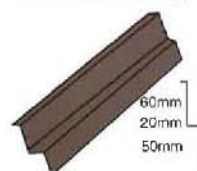

SH115

Black

Main Accessories

Angle Ridge Cap

Angle Ridge Cap II

Square Ridge Cap

Wall Side Flashing

Valley Tray