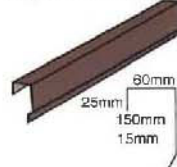

Barge Board Cover