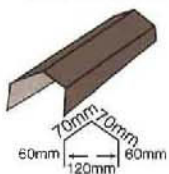

Main Accessories

Angle Ridge Cap