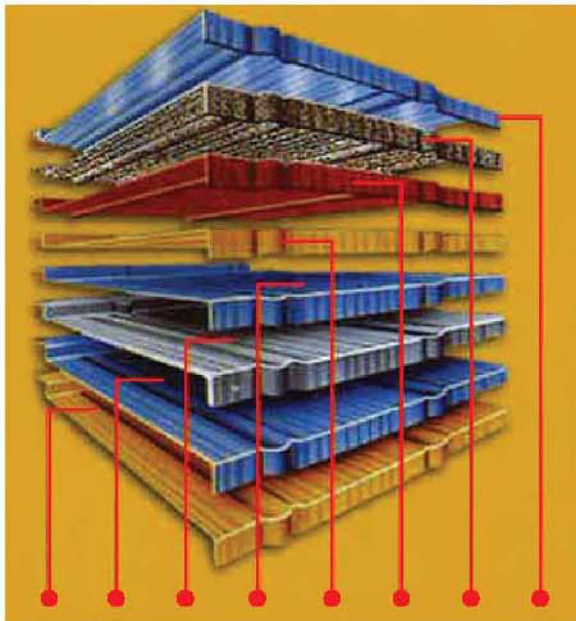

Roofing

Color Chart

Acrylic resin protective coat
Zinc-aluminium
Steel base
Zinc-aluminium
Acrylic resin protective coat
Basecoat
Natural stone chips
Clear acrylic overglaze

SH101

Terracotta

SH102

Beige Red

SH103

Khaki

SH104

Sky Blue

SH105

Smoky Gray

SH106

Wine Red

SH107

Coffee Brown

SH108

Forest Green

SH109

Coffee Black

SH110

Black & White

SH111

Brown Black

SH112

Black Red

SH113

Green Black

SH114

Arctic Blue

SH115

Black

Main Accessories