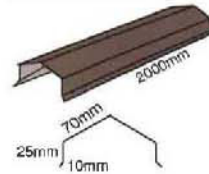

Angle Ridge Cap II