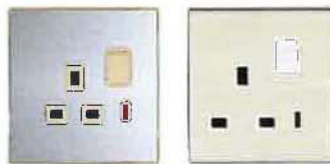

Switched socket  
with neon

**Model No.:**  
SH2-012

13A/250V~  
10pcs/box 100pcs/ctn  
49.5x31.5x20cm<sup>3</sup>

Switched socket  
with neon

**Model No.:**  
SH2-013

13A/250V~  
10pcs/box 100pcs/ctn  
49.5x31.5x20cm<sup>3</sup>