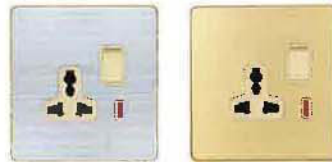

### SH1-Series

5 pins universal socket  
**Model No.: SH1-011**  
 13A/250V~  
 10pcs/box 100pcs/ctn  
 49.5x31.5x20cm<sup>3</sup>

Switched socket with neon  
**Model No.: SH1-012**  
 13A/250V~  
 10pcs/box 100pcs/ctn  
 49.5x31.5x20cm<sup>3</sup>