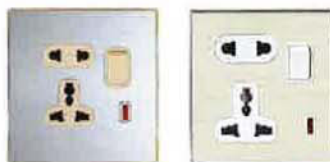

Switched socket
with neon

Model No.:
SH2-013

13A/250V~
10pcs/box 100pcs/ctn
49.5x31.5x20cm³