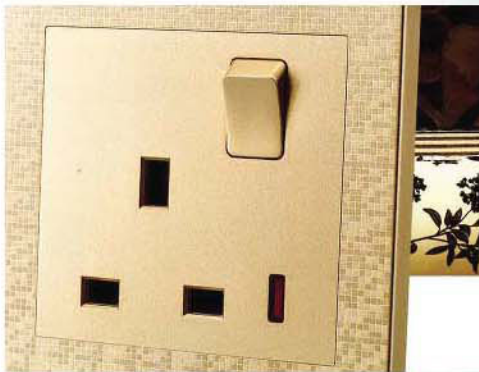

Electronics