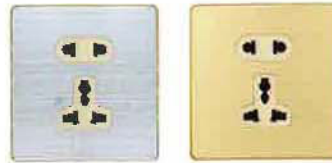

### SH1-Series

5 pins universal socket  
**Model No.: SH1-011**  
 13A/250V~  
 10pcs/box 100pcs/ctn  
 49.5x31.5x20cm<sup>3</sup>

Switched socket with neon  
**Model No.: SH1-012**  
 13A/250V~  
 10pcs/box 100pcs/ctn  
 49.5x31.5x20cm<sup>3</sup>