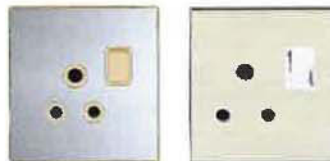

13A switched socket  
with neon

**Model No.:**  
SH2-014

13A/250V~  
10pcs/box 100pcs/ctn  
49.5x31.5x20cm<sup>3</sup>

15A switched socket  
with neon

**Model No.:**  
SH2-015

15A/250V~  
10pcs/box 100pcs/ctn  
49.5x31.5x20cm<sup>3</sup>