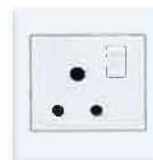

15A switched socket

15A/250V~
10pcs/box 100pcs/ctn
49.5x31.5x20cm³

Model No.:
SH3-015