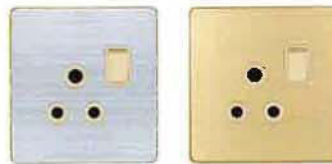

15A switched socket
Model No.: SH1-016
15A/250V~
10pcs/box 100pcs/ctn
49.5x31.5x20cm³