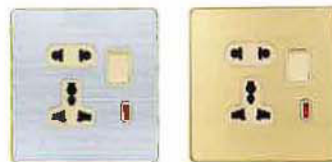

### SH1-Series

5 pins universal socket  
**Model No.: SH1-011**  
 13A/250V~  
 10pcs/box 100pcs/ctn  
 49.5x31.5x20cm<sup>3</sup>

Switched socket with neon  
**Model No.: SH1-012**  
 13A/250V~  
 10pcs/box 100pcs/ctn  
 49.5x31.5x20cm<sup>3</sup>